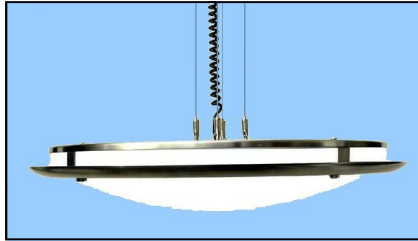

ADV 1140

- General:** Low profile pendant
Adjustable drop 0.5 to 1.0m
- Body:** Mild Steel
Diameter 512mm and 612mm
- Diffuser:** UV resistant, flame retardant, injection moulded, opal polycarbonate, push fit
Side diffuser blue or opal
- Finishes:** Gloss white (RAL 9003) polyester powder coat, polished chrome, satin nickel, polished gold
- Fixing:** Screw fixed ceiling plate
- Control Gear:** HF ballast
- Emergency:** Integral control gear, 3 hour maintained operation

Lamp	Operation	Side Light	Diameter	White Gloss	Polished Chrome	Satin Nickel	Polished Gold
38W 2D	Mains	Opal	512mm	1140-017	1140-018	1140-019	1140-020
38W 2D	Emergency	Opal	512mm	1140-021	1140-022	1140-023	1140-024
38W 2D	Mains	Blue	512mm	1140-025	1140-026	1140-027	1140-028
38W 2D	Emergency	Blue	512mm	1140-029	1140-030	1140-031	1140-032
2*24W TC-L	Mains	Opal	512mm	1140-049	1140-050	1140-051	1140-052
2*24W TC-L	Emergency	Opal	512mm	1140-053	1140-054	1140-055	1140-056
2*24W TC-L	Mains	Blue	512mm	1140-057	1140-058	1140-059	1140-060
2*24W TC-L	Emergency	Blue	512mm	1140-061	1140-062	1140-063	1140-064
55W 2D	Mains	Opal	612mm	1140-601	1140-602	1140-603	1140-604
55W 2D	Mains	Blue	612mm	1140-605	1140-606	1140-607	1140-608
55W 2D	Emergency	Opal	612mm	1140-609	1140-610	1140-611	1140-612
55W 2D	Emergency	Blue	612mm	1140-613	1140-614	1140-615	1140-616
3*24W TC-L	Mains	Opal	612mm	1140-617	1140-618	1140-619	1140-620
3*24W TC-L	Mains	Blue	612mm	1140-621	1140-622	1140-623	1140-624
3*24W TC-L	Emergency	Opal	612mm	1140-625	1140-626	1140-627	1140-628
3*24W TC-L	Emergency	Blue	612mm	1140-629	1140-630	1140-631	1140-632
4*24W TC-L	Mains	Opal	612mm	1140-633	1140-634	1140-635	1140-636
4*24W TC-L	Mains	Blue	612mm	1140-637	1140-638	1140-639	1140-640