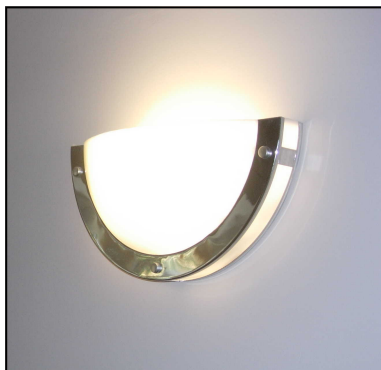

ADV 1200 Wall

ADV Lighting Ltd

- General:** Side light to avoid shadowing
Body: Mild steel
Diameter 359mm, Height 178mm, Depth 105mm
- Diffuser:** Diameter 459mm, Height 228mm, Depth 105mm
UV resistant, flame retardant, injection moulded opal polycarbonate, push fit.
Side diffuser opal or blue
Dust cover clear
Anti vandal diffuser fixing available on request
- Finishes:** Gloss white (RAL 9003) polyester powder coat, polished chrome, satin nickel, polished gold
- Fixing:** Wall mounting, screw fixing
- Control Gear:** HF ballast. Dimmable options available on request

Lamp	Side Light	Diameter	White Gloss	Polished Chrome	Satin Nickel	Polished Gold
18W TC-L	Opal	359mm	1200-701	1200-702	1200-703	1200-704
18W TC-L	Blue	359mm	1200-705	1200-706	1200-707	1200-708
24W TC-L	Opal	459mm	1200-709	1200-710	1200-711	1200-712
24W TC-L	Blue	459mm	1200-713	1200-714	1200-715	1200-716