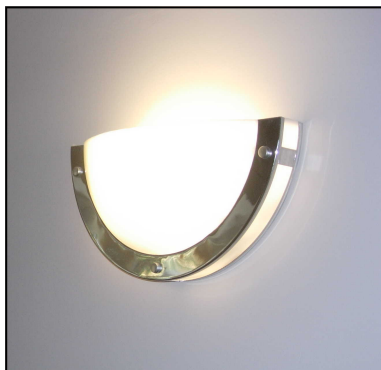

ADV 1200 Wall

ADV Lighting Ltd

General: Side light to avoid shadowing
Body: Mild steel
Diameter 359mm, Height 178mm, Depth 105mm
Diffuser: Diameter 459mm, Height 228mm, Depth 105mm
UV resistant, flame retardant, injection moulded opal polycarbonate, push fit.
Side diffuser opal or blue
Dust cover clear
Anti vandal diffuser fixing available on request
Finishes: Gloss white (RAL 9003) polyester powder coat, polished chrome, satin nickel, polished gold
Fixing: Wall mounting, screw fixing
Control Gear: HF ballast. Dimmable options available on request

Lamp	Side Light	Diameter	White Gloss	Polished Chrome	Satin Nickel	Polished Gold
18W TC-L	Opal	359mm	1200-701	1200-702	1200-703	1200-704
18W TC-L	Blue	359mm	1200-705	1200-706	1200-707	1200-708
24W TC-L	Opal	459mm	1200-709	1200-710	1200-711	1200-712
24W TC-L	Blue	459mm	1200-713	1200-714	1200-715	1200-716