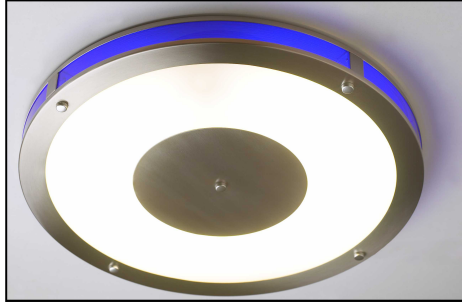

# ADV 1500

- General:** Side light to avoid shadowing, shallow depth
- Body:** Mild steel  
Diameter 459mm, Depth 50mm
- Diffuser:** UV resistant, flame retardant opal polycarbonate, push fit  
Side diffuser opal or blue
- Finishes:** Gloss white (RAL 9003) polyester powder coat, polished chrome, satin nickel, polished gold
- Fixing:** Wall or ceiling mounting, screw fixing
- Control Gear:** HF ballast. Dimmable options available on request
- Emergency:** Integral control gear, 3 hour maintained operation

Lamp	Operation	Side Light	White Gloss	Polished Chrome	Satin Nickel	Polished Gold
40W T-R16	Mains	Opal	1500-001	1500-002	1500-003	1500-004
40W T-R16	Emergency	Opal	1500-005	1500-006	1500-007	1500-008
40W T-R16	Mains	Blue	1500-009	1500-010	1500-011	1500-012
40W T-R16	Emergency	Blue	1500-013	1500-014	1500-015	1500-016