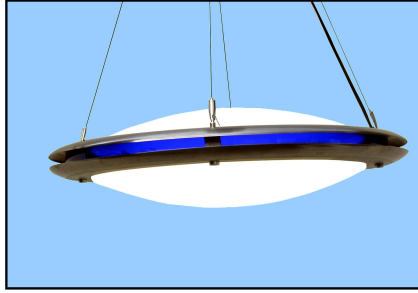

ADV 1640

- General:** Low profile pendant with narrow decorative band of side light
Up and down light
Adjustable drop 0.5 to 1.0m
Re-lamp from below
- Body:** Mild Steel
Diameter 412mm or 512mm
- Diffuser:** UV resistant, flame retardant, injection moulded, opal polycarbonate, push fit
Side diffuser blue or opal
- Finishes:** Gloss white (RAL 9003) polyester powder coat, polished chrome, satin nickel, polished gold
- Fixing:** Ceiling plate screw fixed
- Control Gear:** HF ballast
- Emergency:** Integral control gear, 3 hour maintained operation

Lamp	Operation	Diameter	Side Light	White Gloss	Polished Chrome	Satin Nickel	Polished Gold
22W T-R16	Mains	412mm	Opal	1640-501	1640-502	1640-503	1640-504
22W T-R16	Mains	412mm	Blue	1640-505	1640-506	1640-507	1640-508
38W 2D	Mains	512mm	Opal	1640-017	1640-018	1640-019	1640-020
38W 2D	Mains	512mm	Blue	1640-025	1640-026	1640-027	1640-028
40W T-R16	Mains	512mm	Opal	1640-033	1640-034	1640-035	1640-036
40W T-R16	Emergency	512mm	Opal	1640-037	1640-038	1640-039	1640-040
40W T-R16	Mains	512mm	Blue	1640-041	1640-042	1640-043	1640-044
40W T-R16	Emergency	512mm	Blue	1640-045	1640-046	1640-047	1640-048
55W T-R16	Mains	512mm	Opal	1640-049	1640-050	1640-051	1640-052
55W T-R16	Mains	512mm	Blue	1640-053	1640-054	1640-055	1640-056