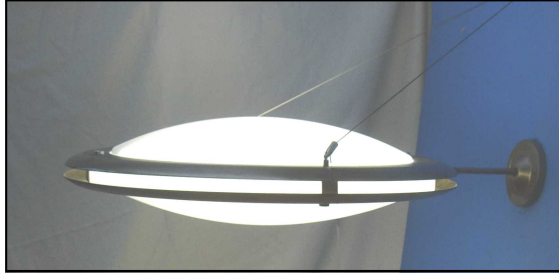

ADV 1650

ADV Lighting Ltd

General: Wall mounted up/down light with side light
Re-lamp from below

Body: Mild steel
Diameter 412mm, Projection 600mm
Diameter 512mm, Projection 700mm

Diffuser: UV resistant, flame retardant, opal polycarbonate, push fit
Side diffuser opal or blue

Finishes: Gloss white (RAL 9003) polyester powder coat, polished chrome, satin nickel, polished gold

Fixing: Wall plate screw fixed

Control Gear: HF ballast

Lamp	Projection	Side Light	White Gloss	Polished Chrome	Satin Nickel	Polished Gold
22W T-R16	600mm	Opal	1650-501	1650-502	1650-503	1650-504
22W T-R16	600mm	Blue	1650-505	1650-506	1650-507	1650-508
40W T-R16	700mm	Opal	1650-001	1650-002	1650-003	1650-004
40W T-R16	700mm	Blue	1650-005	1650-006	1650-007	1650-008
55W T-R16	700mm	Opal	1650-009	1650-010	1650-011	1650-012
55W T-R16	700mm	Blue	1650-013	1650-014	1650-015	1650-016