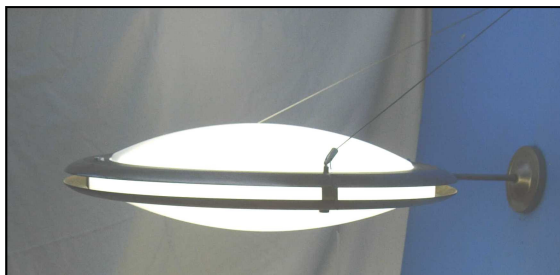

ADV 1650

- General:** Wall mounted up/down light with side light
Re-lamp from below
- Body:** Mild steel
Diameter 412mm, Projection 500mm
Diameter 512mm, Projection 600mm
- Diffuser:** UV resistant, flame retardant, opal polycarbonate, push fit
Side diffuser opal or blue
- Finishes:** Gloss white (RAL 9003) polyester powder coat, polished chrome, satin nickel, polished gold
- Fixing:** Wall plate screw fixed
- Control Gear:** HF ballast

Lamp	Projection	Side Light	White Gloss	Polished Chrome	Satin Nickel	Polished Gold
22W T-R16	500mm	Opal	1650-501	1650-502	1650-503	1650-504
22W T-R16	500mm	Blue	1650-505	1650-506	1650-507	1650-508
40W T-R16	600mm	Opal	1650-001	1650-002	1650-003	1650-004
40W T-R16	600mm	Blue	1650-005	1650-006	1650-007	1650-008
55W T-R16	600mm	Opal	1650-009	1650-010	1650-011	1650-012
55W T-R16	600mm	Blue	1650-013	1650-014	1650-015	1650-016