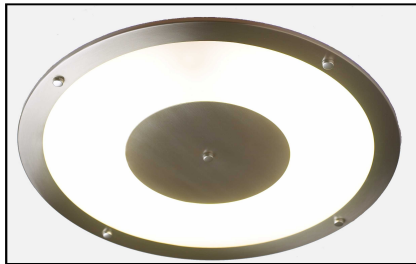

# ADV 1800

- General:** Recessed compact luminaire
- Body:** Mild steel  
Diameter 359mm or 459mm  
Depth 50mm dished or 10mm flat  
115mm void depth required for recessing
- Diffuser:** UV resistant, flame retardant polycarbonate, injection moulded opal, vac formed prismatic or flat opal c/w disk, screw fixed
- Finishes:** Gloss white (RAL 9003) polyester powder coat, polished chrome, satin nickel, polished gold
- Fixing:** Ceiling mounting, recessed fixing
- Control Gear:** HF ballast. LED and dimmable options available on request
- Emergency:** Integral control gear, 3 hour maintained operation. Self test versions available on request
- Night Light:** Please contact Sales for details