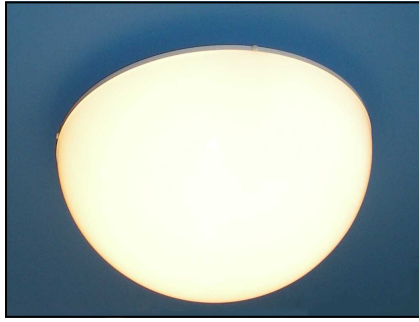

ADV 6700

General: Plain bowl ceiling luminaire
Body: Mild Steel
Diffuser: 500mm diameter blow moulded opal acrylic
Finishes: Gloss white (RAL 9003) polyester powder coat, polished chrome, satin nickel, polished gold
Fixing: Ceiling mounting, screw fixing
Control Gear: HF ballast. Dimmable options available on request
Emergency: Integral control gear, 3 hour maintained operation

| Lamp | Operation | White Gloss | Polished Chrome | Satin Nickel | Polished Gold |
|------------|-----------|-------------|-----------------|--------------|---------------|
| 2*26W TC-D | Mains | 6700-001 | 6700-002 | 6700-003 | 6700-004 |
| 2*26W TC-D | Emergency | 6700-005 | 6700-006 | 6700-007 | 6700-008 |
| 2*42W TC-T | Mains | 6700-009 | 6700-010 | 6700-011 | 6700-012 |
| 2*42W TC-T | Emergency | 6700-013 | 6700-014 | 6700-015 | 6700-016 |