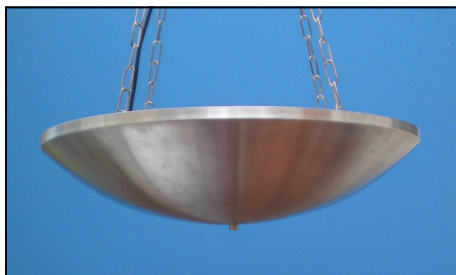

ADV 6940

ADV Lighting Ltd

General: Circular pendant uplight only
Drop 0.75m

Body: Mild steel
Diameter 680mm

Diffuser: Clear dust cover

Finishes: Gloss white (RAL 9003) polyester powder coat, polished chrome, satin nickel, polished gold

Fixing: Screw fixed ceiling plate

Control Gear: HF ballast

Lamp	Suspension	White Gloss	Polished Chrome	Satin Nickel	Polished Gold
2*24W TC-L	Single Tube	6940-001	6940-002	6940-003	6940-004
2*24W TC-L	Three Wires	6940-005	6940-006	6940-007	6940-008
2*24W TC-L	Three Chains	6940-009	6940-010	6940-011	6940-012
4*24W TC-L	Single Tube	6940-013	6940-014	6940-015	6940-016
4*24W TC-L	Three Wires	6940-017	6940-018	6940-019	6940-020
4*24W TC-L	Three Chains	6940-021	6940-022	6940-023	6940-024