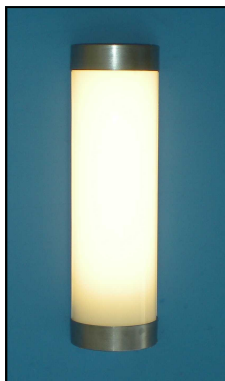

ADV 7200

ADV Lighting Ltd

General: Curved wall light
Body: Mild steel
Length 385mm, 480mm or 575mm
Depth 75mm, Width 140mm
Diffuser: Opal polycarbonate
UV resistant, flame retardant
Finishes: Gloss white (RAL 9003) polyester powder coat, polished chrome, satin nickel, polished gold
Fixing: Wall mounting, screw fixing
Control Gear: HF ballast

Lamp	Length	White Gloss	Polished Chrome	Satin Nickel	Polished Gold
18W TC-L	385mm	7200-001	7200-002	7200-003	7200-004
24W TC-L	480mm	7200-005	7200-006	7200-007	7200-008
36W TC-L	575mm	7200-009	7200-010	7200-011	7200-012