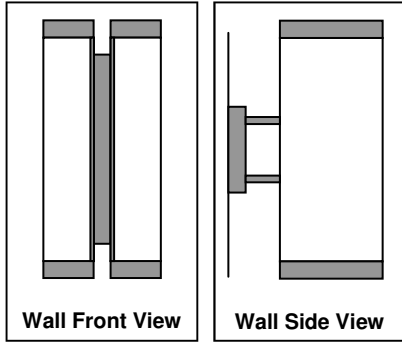

ADV 7300

ADV Lighting Ltd

- General:** Double sided curved wall or ceiling light
Body: Mild steel
 Length 380mm, 475mm or 600mm
 Projection 200mm, Width 180mm
Diffuser: Opal polycarbonate
 UV resistant, flame retardant
Finishes: Gloss white (RAL 9003) polyester powder coat, polished chrome, satin nickel, polished gold
Fixing: Wall or ceiling mounting, screw fixing
Control Gear: HF ballast
Corridor: Indicates TRIDONIC.ATCO corridor **FUNCTION** with integral PIR (Only compatible with ceiling installation)

Lamp	Operation	Length	White Gloss	Polished Chrome	Satin Nickel	Polished Gold
2*24W TC-L	Mains	380mm	7300-001	7300-002	7300-003	7300-004
2*36W TC-L	Mains	475mm	7300-005	7300-006	7300-007	7300-008
2*55W TC-L	Mains	600mm	7300-009	7300-010	7300-011	7300-012
2*24W TC-L	Mains + Corridor	380mm	7300-801	7300-802	7300-803	7300-804
2*36W TC-L	Mains + Corridor	475mm	7300-805	7300-806	7300-807	7300-808
2*55W TC-L	Mains + Corridor	600mm	7300-809	7300-810	7300-811	7300-812